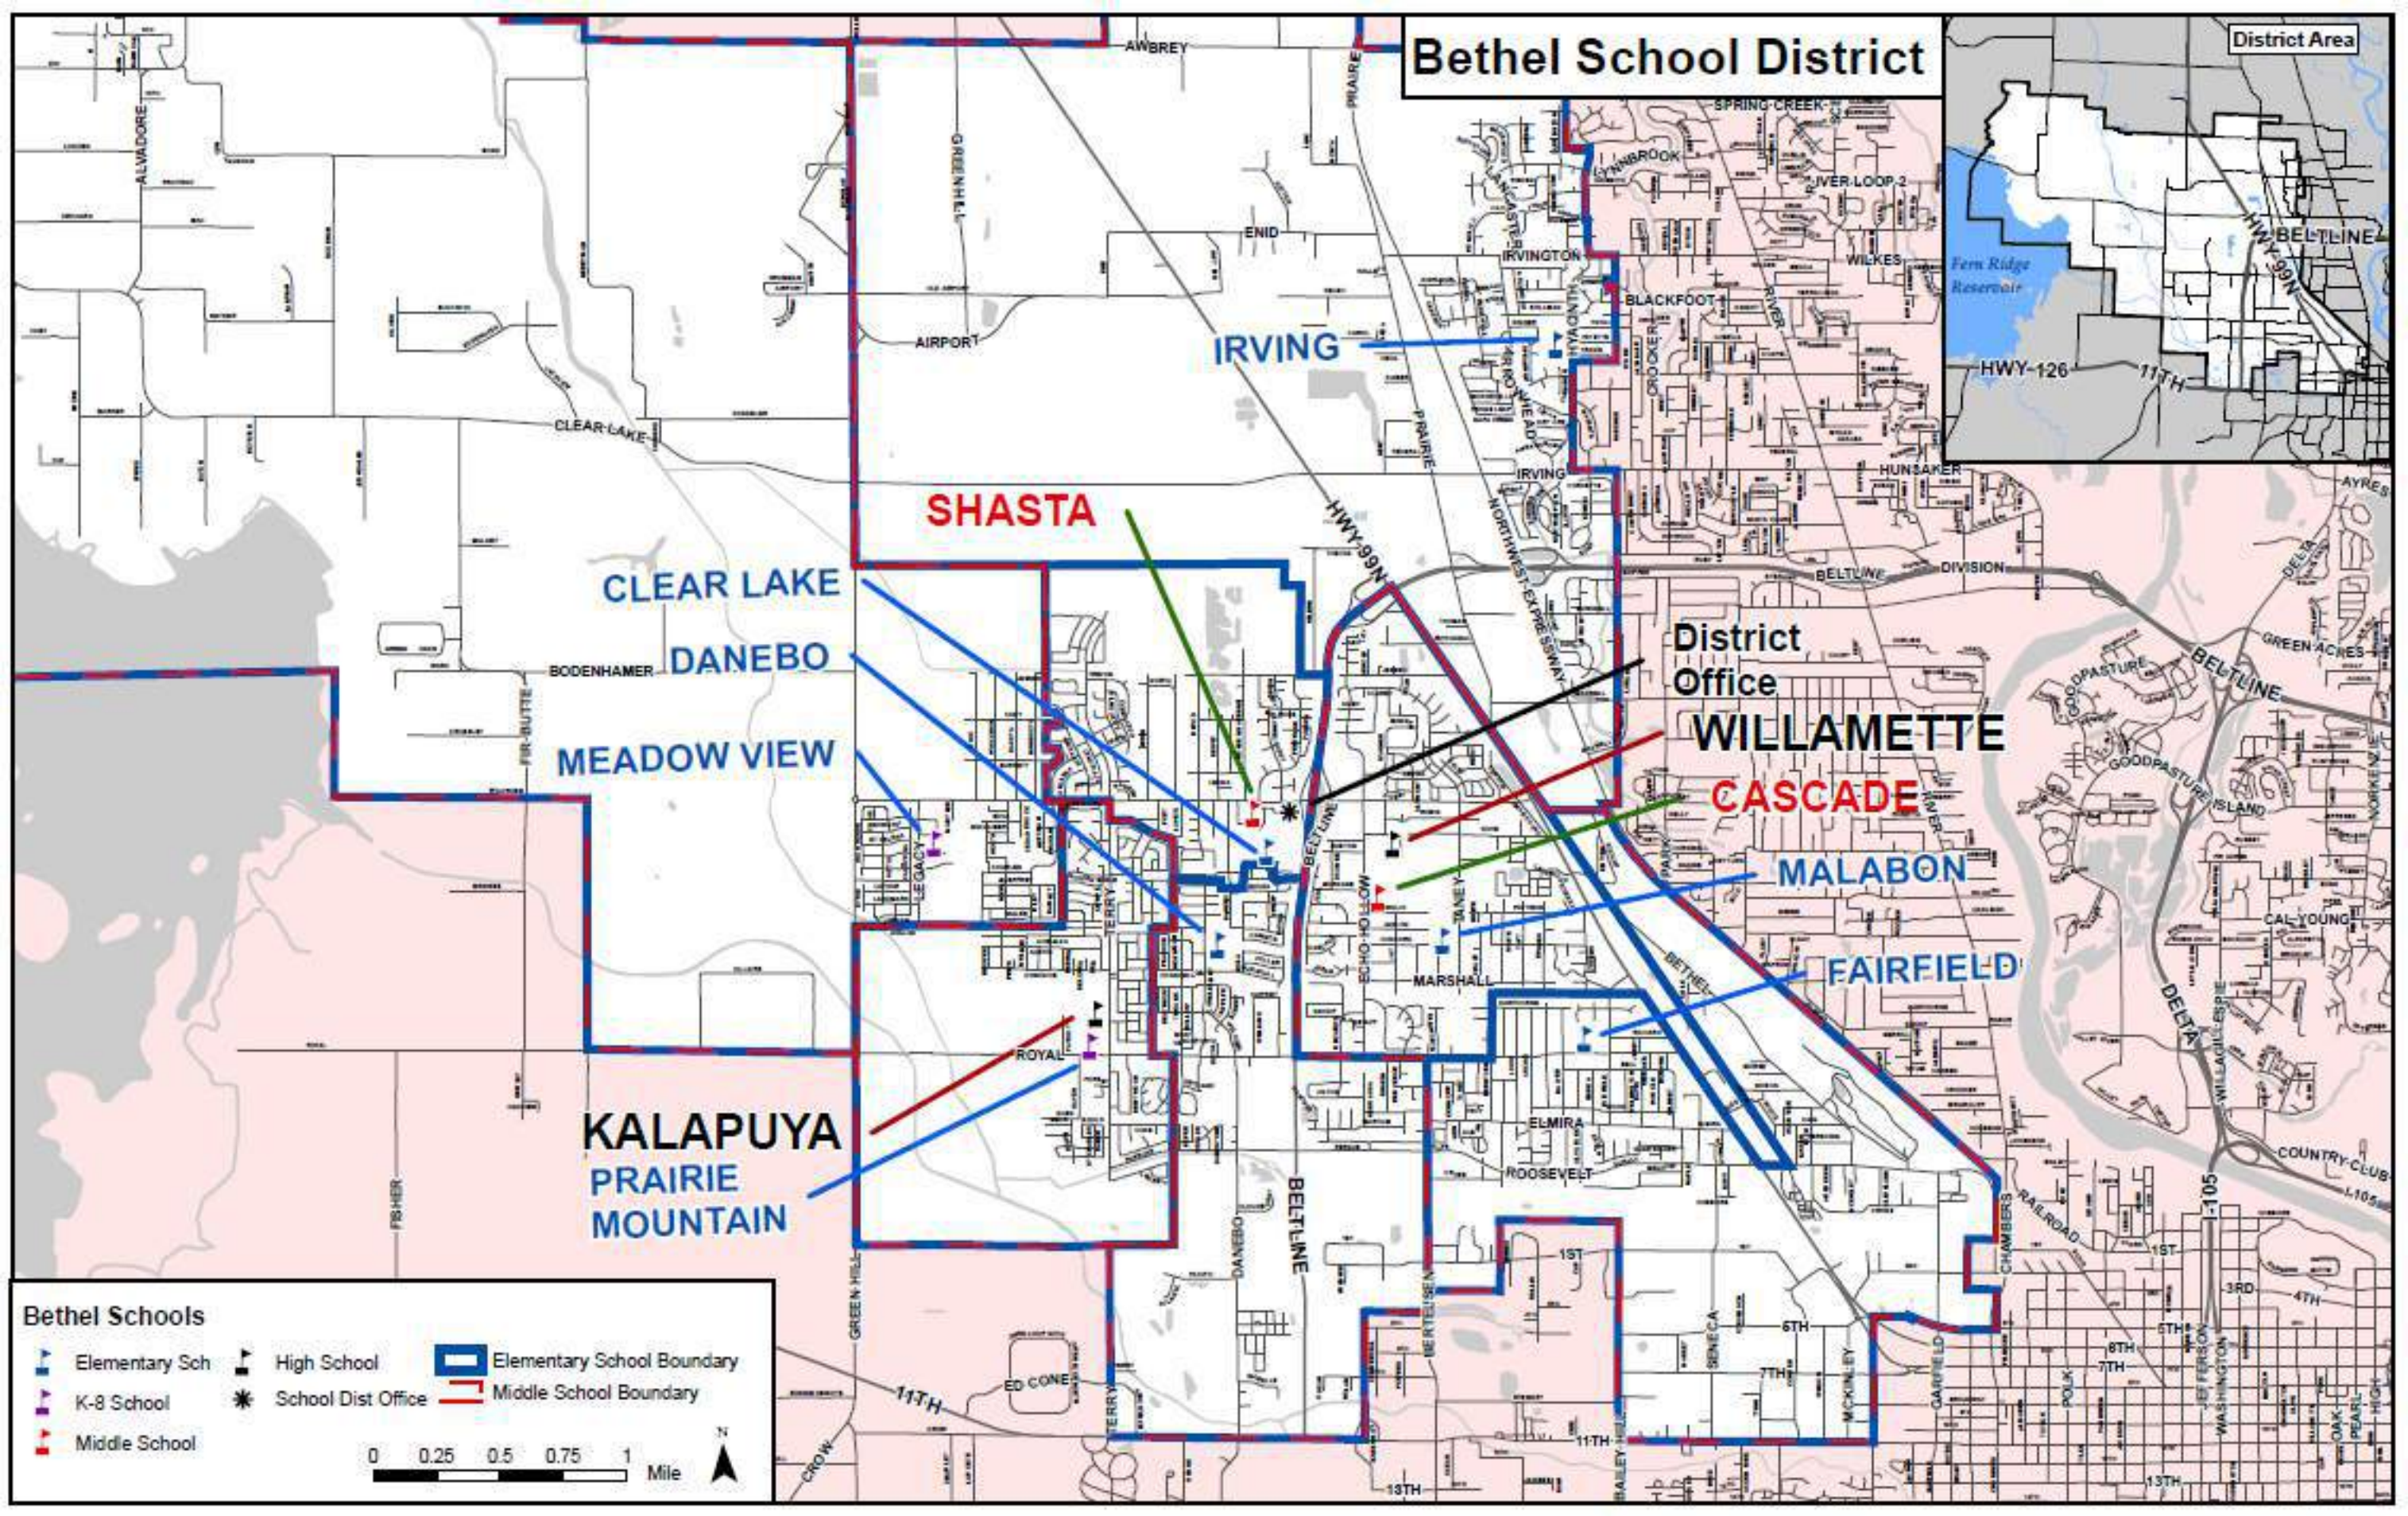

# Bethel School District

District Area

SHASTA

CLEAR LAKE

DANEBO

MEADOW VIEW

KALAPUYA  
PRAIRIE  
MOUNTAIN

IRVING

District  
Office

WILLAMETTE

CASCADE

MALABON

FAIRFIELD

## Bethel Schools

- Elementary Sch
- K-8 School
- Middle School
- High School
- School Dist Office
- Elementary School Boundary
- Middle School Boundary