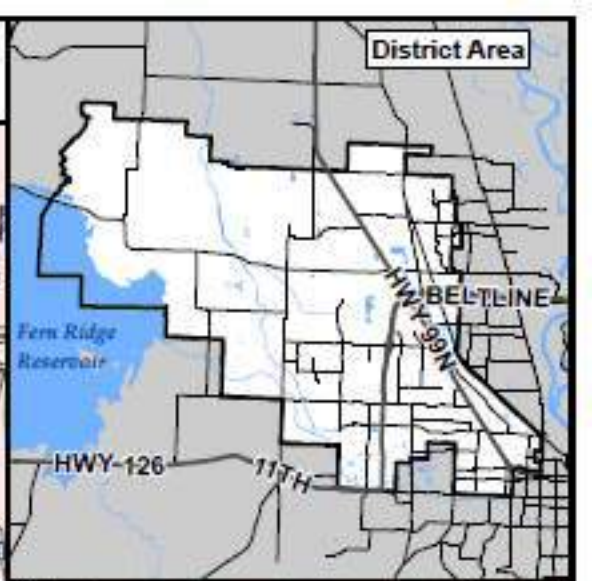

# Bethel School District

District Area

SHASTA

CLEAR LAKE

DANEBO

MEADOW VIEW

KALAPUYA  
PRAIRIE  
MOUNTAIN

IRVING

District  
Office

WILLAMETTE

CASCADE

MALABON

FAIRFIELD